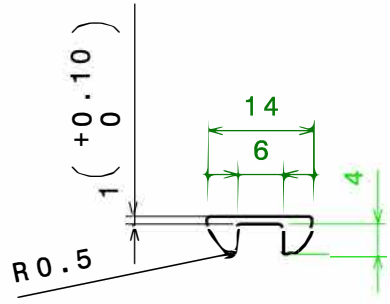

2

2

Front view
Scale: 1:1

Radios acordes a 0'5mm

Material idem Perfil base 8

Material: PVC Flexible

This drawing is our property.
It can't be reproduced
or communicated without
our written agreement.

DRAWING TITLE

SIZE

A4

DRAWING NUMBER

0

SCALE

1:1

WEIGHT (kg)

XXX