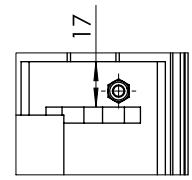

AP=1500
IP=1450
W=1430

DETAIL A 1 : 1

DETAIL B 1 : 1

DETAIL C 1 : 2

ATTENTION:
designed right
mirror-imaged left

a	Stückliste überarbeitet	Change	20.09.17	V.a.
Index			Date	Name
Description: F-B/1500.7/1450.7/W1430/KK8				
DIN ISO 128-30	Surface: diverse	Material: diverse	Weight: 5.12	kg
 PÖTTKER Transforming furniture	Signed	Name	Date	Company
	Tested	Vaquero	25.01.13	
General tolerance: DIN ISO 2768 - m		Item No: 77150305	Scale 1:5	Page 1/3

way of travel: ca. 1099 mm

CLOSE

OPEN

ATTENTION:
designed right
mirror-imaged left

 DIN ISO 128-30	Description: F-B/1500.7/1450.7/W1430/KK8		Weight: 5.12	kg
	Surface: diverse	Material: diverse		
PÖTTKER Transforming furniture	Signed	Name	Date	Company
	Tested	Vaquero	25.01.13	
General tolerance: DIN ISO 2768 - m		J. Vaquera	06.10.2017	Second Company:
Item No:	77150305	Scale	1:5	Page 2/3
				A3