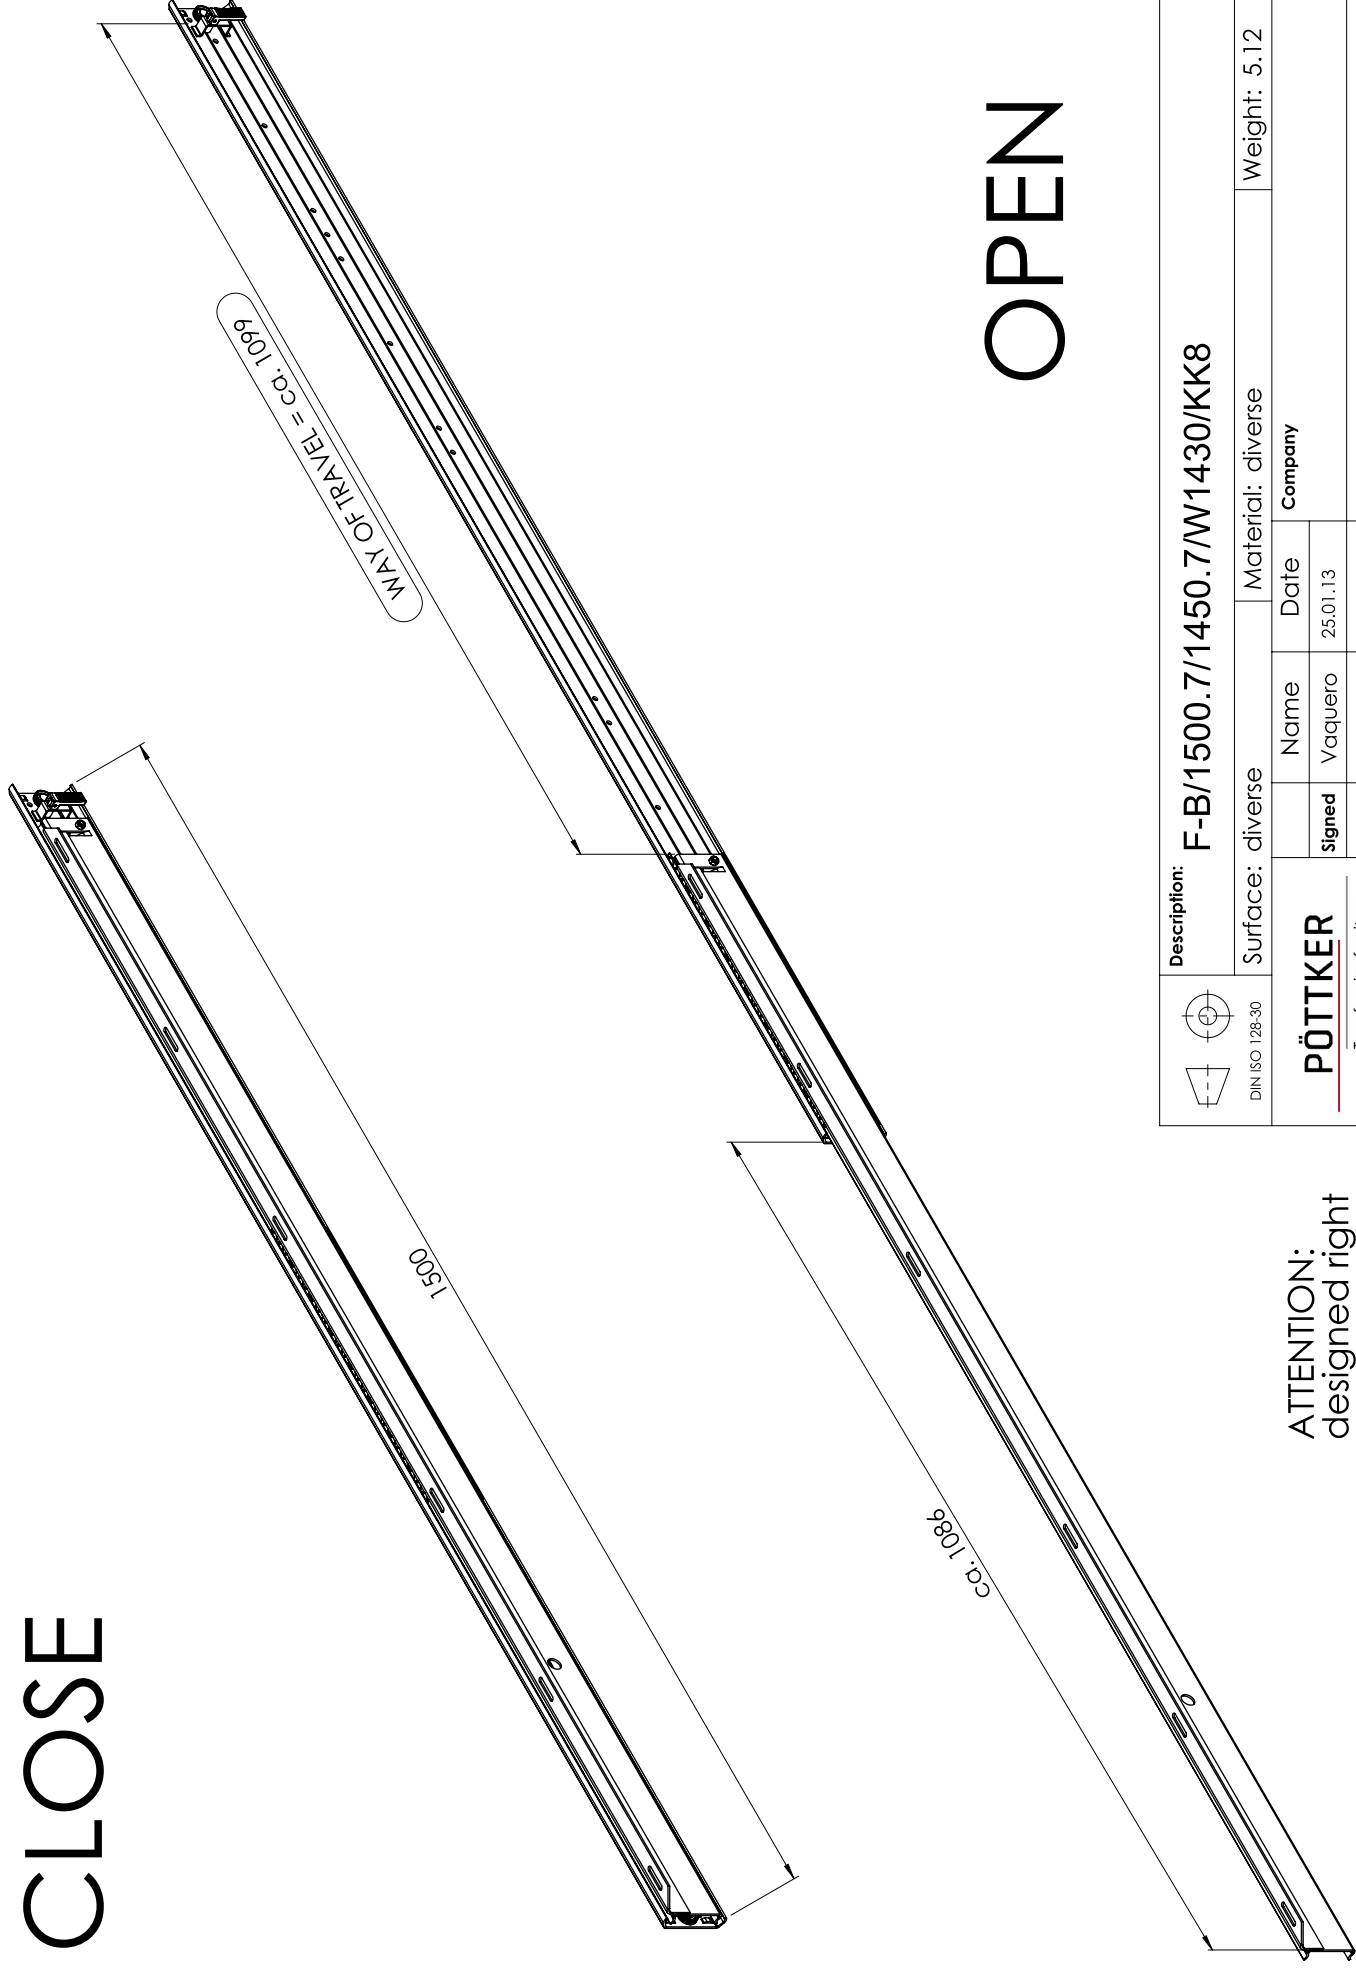

AP=1500
IP=1450
W=1430

DETAIL A 1 : 1

DETAIL B 1 : 1

DETAIL C 1 : 2

ATTENTION:
designed right
mirror-imaged left

a	Stückliste überarbeitet	Change	20.09.17	V.a.
Index			Date	Name
Description: F-B/1500.7/1450.7/W1430/KK8				
DIN ISO 128-30	Surface: diverse	Material: diverse	Weight: 5.12	kg
 PÖTTKER Transforming furniture	Signed	Name	Date	Company
	Tested	Vaquero	25.01.13	
General tolerance: DIN ISO 2768 - m		Item No: 77150305	Scale 1:5	Page 1/3

way of travel: ca. 1099 mm

CLOSE

OPEN

ATTENTION:
designed right
mirror-imaged left

 DIN ISO 128-30	Description: F-B/1500.7/1450.7/W1430/KK8		Weight: 5.12	kg
	Surface: diverse	Material: diverse		
PÖTTKER Transforming furniture	Signed	Name	Date	Company
	Tested	Vaquero	25.01.13	
General tolerance: DIN ISO 2768 - m		J. Vaquera	06.10.2017	Second Company:
Item No:	77150305	Scale	1:5	Page 2/3
				A3