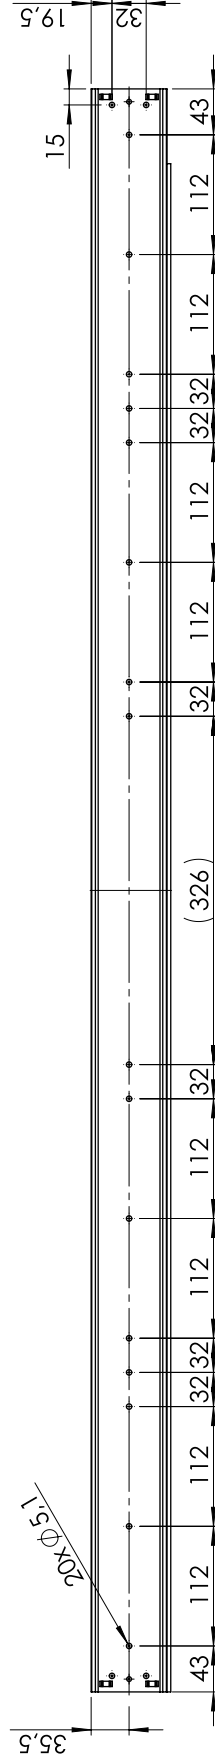

AP=1500
IP=1450
W=1430

DETAIL A 1 : 1

DETAIL B 1 : 1

DETAIL C 1 : 2

ATTENTION:
designed right
mirror-imaged left

a	Stückliste überarbeitet	Change	20.09.17	V.a.
Index			Date	Name
Description: F-B/1500.7/1450.7/W1430/KK8				
DIN ISO 128-30	Surface: diverse	Material: diverse	Weight: 5.12	kg
 PÖTTKER Transforming furniture	Signed	Name	Date	Company
	Tested	Vaquero	25.01.13	
General tolerance: DIN ISO 2768 - m		Item No: 77150305	Scale 1:5	Page 1/3

way of travel: ca. 1099 mm

CLOSE

OPEN

ATTENTION:
designed right
mirror-imaged left

 DIN ISO 128-30	Description: F-B/1500.7/1450.7/W1430/KK8		Weight: 5.12	kg
	Surface: diverse	Material: diverse		
PÖTTKER Transforming furniture	Signed	Name	Date	Company
	Tested	Vaquero	25.01.13	
General tolerance: DIN ISO 2768 - m		J. Vaquera	06.10.2017	Second Company:
Item No:	77150305	Scale	1:5	Page 2/3
				A3