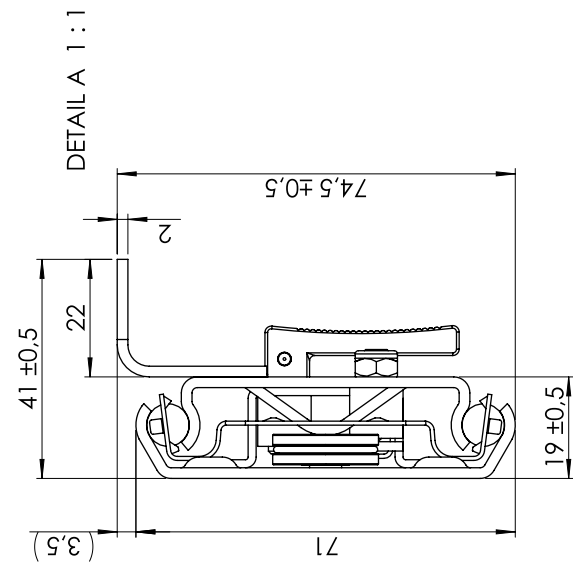

AP=1500
IP=1450
W=1430

DETAIL A 1 : 1

DETAIL B 1 : 1

DETAIL C 1 : 2

ATTENTION:
designed right
mirror-imaged left

a	Stückliste überarbeitet	Change	20.09.17	V.a.
Index			Date	Name
Description: F-B/1500.7/1450.7/W1430/KK8				
DIN ISO 128-30	Surface: diverse	Material: diverse	Weight: 5.12	kg
 PÖTTKER Transforming furniture	Signed	Name	Date	Company
	Tested	Vaquero	25.01.13	
General tolerance: DIN ISO 2768 - m		Item No: 77150305	Scale 1:5	Page 1/3

way of travel: ca. 1099 mm

CLOSE

OPEN

ATTENTION:
designed right
mirror-imaged left

 DIN ISO 128-30	Description: F-B/1500.7/1450.7/W1430/KK8		Weight: 5.12	kg
	Surface: diverse	Material: diverse		
PÖTTKER Transforming furniture	Signed	Name	Date	Company
	Tested	Vaquero	25.01.13	
General tolerance: DIN ISO 2768 - m		J. Vaquera	06.10.2017	Second Company:
Item No:	77150305	Scale	1:5	Page 2/3
				A3