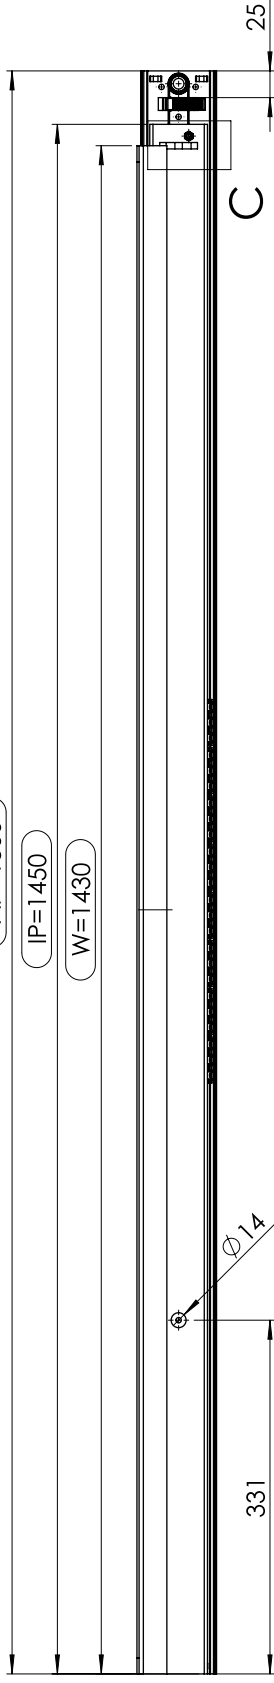

AP=1500
IP=1450
W=1430

DETAIL A 1 : 1

DETAIL B 1 : 1

DETAIL C 1 : 2

ATTENTION:
designed right
mirror-imaged left

a	Stückliste überarbeitet	Change	20.09.17	V.a.
Index			Date	Name
Description: F-B/1500.7/1450.7/W1430/KK8				
DIN ISO 128-30	Surface: diverse	Material: diverse	Weight: 5.12	kg
 PÖTTKER Transforming furniture	Signed	Name	Date	Company
	Tested	Vaquero	25.01.13	
General tolerance: DIN ISO 2768 - m		Item No: 77150305	Scale 1:5	Page 1/3

way of travel: ca. 1099 mm

CLOSE

OPEN

ATTENTION:
designed right
mirror-imaged left

 DIN ISO 128-30	Description: F-B/1500.7/1450.7/W1430/KK8		Weight: 5.12	kg
	Surface: diverse	Material: diverse		
PÖTTKER Transforming furniture	Signed	Name	Date	Company
	Tested	Vaquero	25.01.13	
General tolerance: DIN ISO 2768 - m		J. Vaquera	06.10.2017	Second Company:
Item No:	77150305	Scale	1:5	Page 2/3
				A3