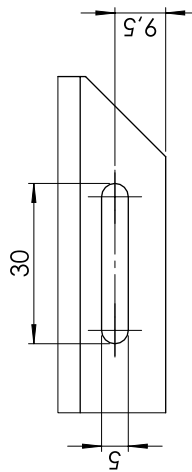

AP=1500
IP=1450
W=1430

DETAIL A 1 : 1

DETAIL B 1 : 1

DETAIL C 1 : 2

ATTENTION:
designed right
mirror-imaged left

a	Stückliste überarbeitet	Change	20.09.17	V.a.
Index			Date	Name
Description: F-B/1500.7/1450.7/W1430/KK8				
DIN ISO 128-30	Surface: diverse	Material: diverse	Weight: 5.12	kg
 PÖTTKER Transforming furniture	Signed	Name	Date	Company
	Tested	Vaquero	25.01.13	
General tolerance: DIN ISO 2768 - m		Item No: 77150305	Scale 1:5	Page 1/3

way of travel: ca. 1099 mm

CLOSE

OPEN

ATTENTION:
designed right
mirror-imaged left

 DIN ISO 128-30	Description: F-B/1500.7/1450.7/W1430/KK8		Weight: 5.12	kg
	Surface: diverse	Material: diverse		
PÖTTKER Transforming furniture	Signed	Name	Date	Company
	Tested	Vaquero	25.01.13	
General tolerance: DIN ISO 2768 - m		J. Vaquera	06.10.2017	Second Company:
Item No:	77150305	Scale	1:5	Page 2/3
				A3