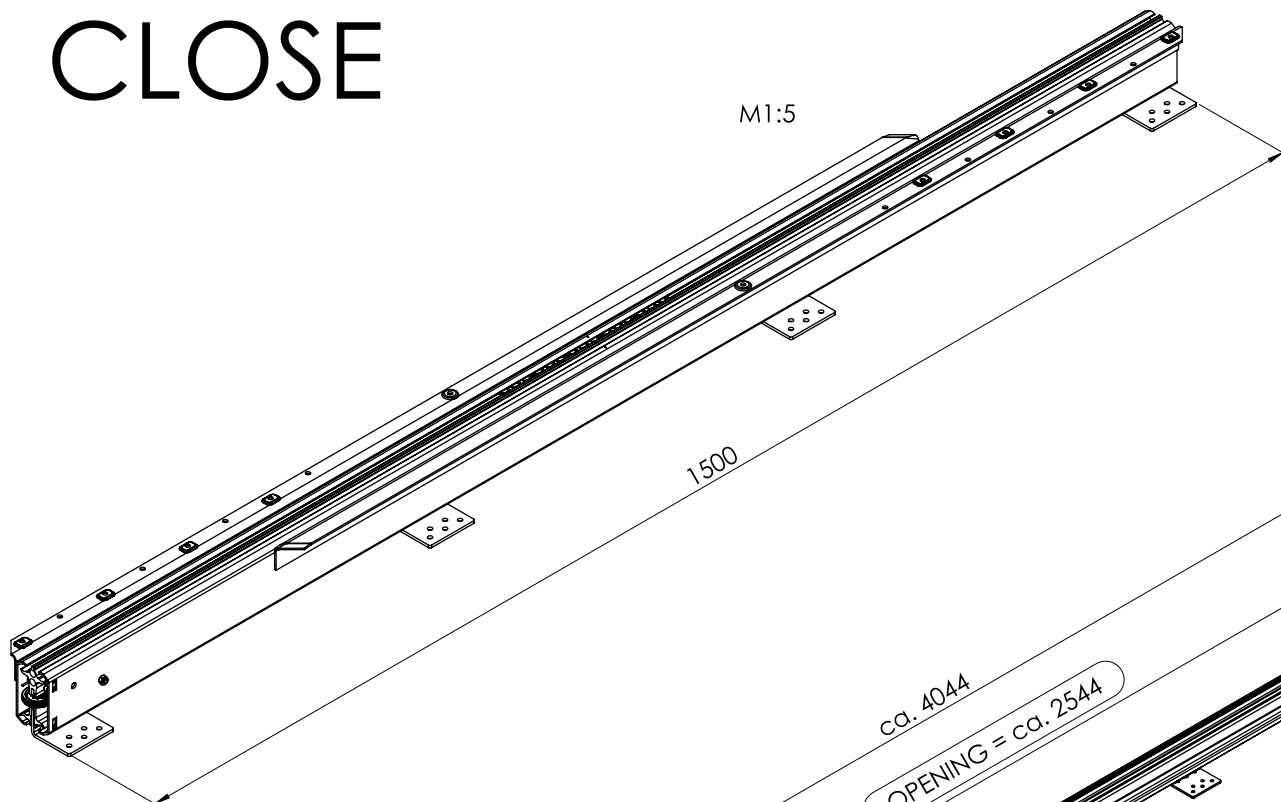

All property rights and rights to exploitation of copyright for this drawing data remain ours; they may not be made available to third parties without our consent.

opening : ca. 2544 mm

Index	Change		Date	Name
 DIN ISO 128-30	Description: K-SB/1500.7/1500.A7/W1200/KK5/AS/BH82			
	Surface: diverse		Material: diverse	
		Weight: 8.85		kg
PÖTTKER Transforming furniture	Name	Date	Company	
	Signed	Vaquero	28.12.16	
	Tested	J. Vaquero	03.01.2017	Second Company:
General tolerance: DIN ISO 2768 - m		Item No:	77150612	Scale 1:5
		Page	1/3	A3

CLOSE

OPEN

ca. 4044
 OPENING = ca. 2544

All property rights and rights to exploitation of copyright for this drawing data remain ours; they may not be made available to third parties without our consent.

 DIN ISO 128-30	Description: K-SB/1500.7/1500.A7/W1200/KK5/AS/BH82				
	Surface: diverse		Material: diverse		Weight: 8.85 kg
PÖTTKER Transforming furniture	Name	Date	Company		
	Signed	Vaquero	28.12.16		
	Tested	J. Vaquero	03.01.2017	Second Company:	
General tolerance: DIN ISO 2768 - m	Item No:	77150612	Scale 1:8	Page 2/3	A3