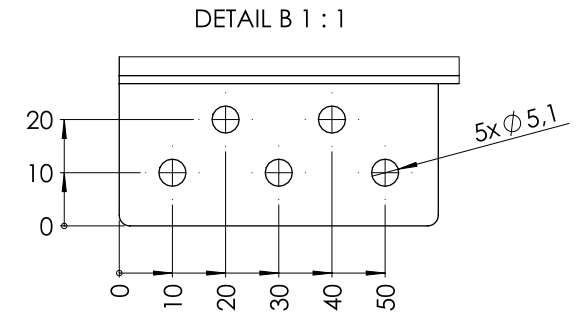

All property rights and rights to exploitation of copyright for this drawing data remain ours; they may not be made available to third parties without our consent.

opening : ca. 2544 mm

Index	Change		Date	Name
 DIN ISO 128-30	Description: K-SB/1500.7/1500.A7/W1200/KK5/AS/BH82			
	Surface: diverse		Material: diverse	
		Weight: 8.85		kg
PÖTTKER Transforming furniture	Name	Date	Company	
	Signed	Vaquero	28.12.16	
	Tested	J. Vaquero	03.01.2017	Second Company:
General tolerance: DIN ISO 2768 - m		Item No:	77150612	Scale 1:5
		Page	1/3	A3

CLOSE

OPEN

ca. 4044
 OPENING = ca. 2544

All property rights and rights to exploitation of copyright for this drawing data remain ours; they may not be made available to third parties without our consent.

 DIN ISO 128-30	Description: K-SB/1500.7/1500.A7/W1200/KK5/AS/BH82				
	Surface: diverse		Material: diverse		Weight: 8.85 kg
PÖTTKER Transforming furniture	Name	Date	Company		
	Signed	Vaquero	28.12.16		
	Tested	J. Vaquero	03.01.2017	Second Company:	
General tolerance: DIN ISO 2768 - m	Item No:	77150612	Scale 1:8	Page 2/3	A3