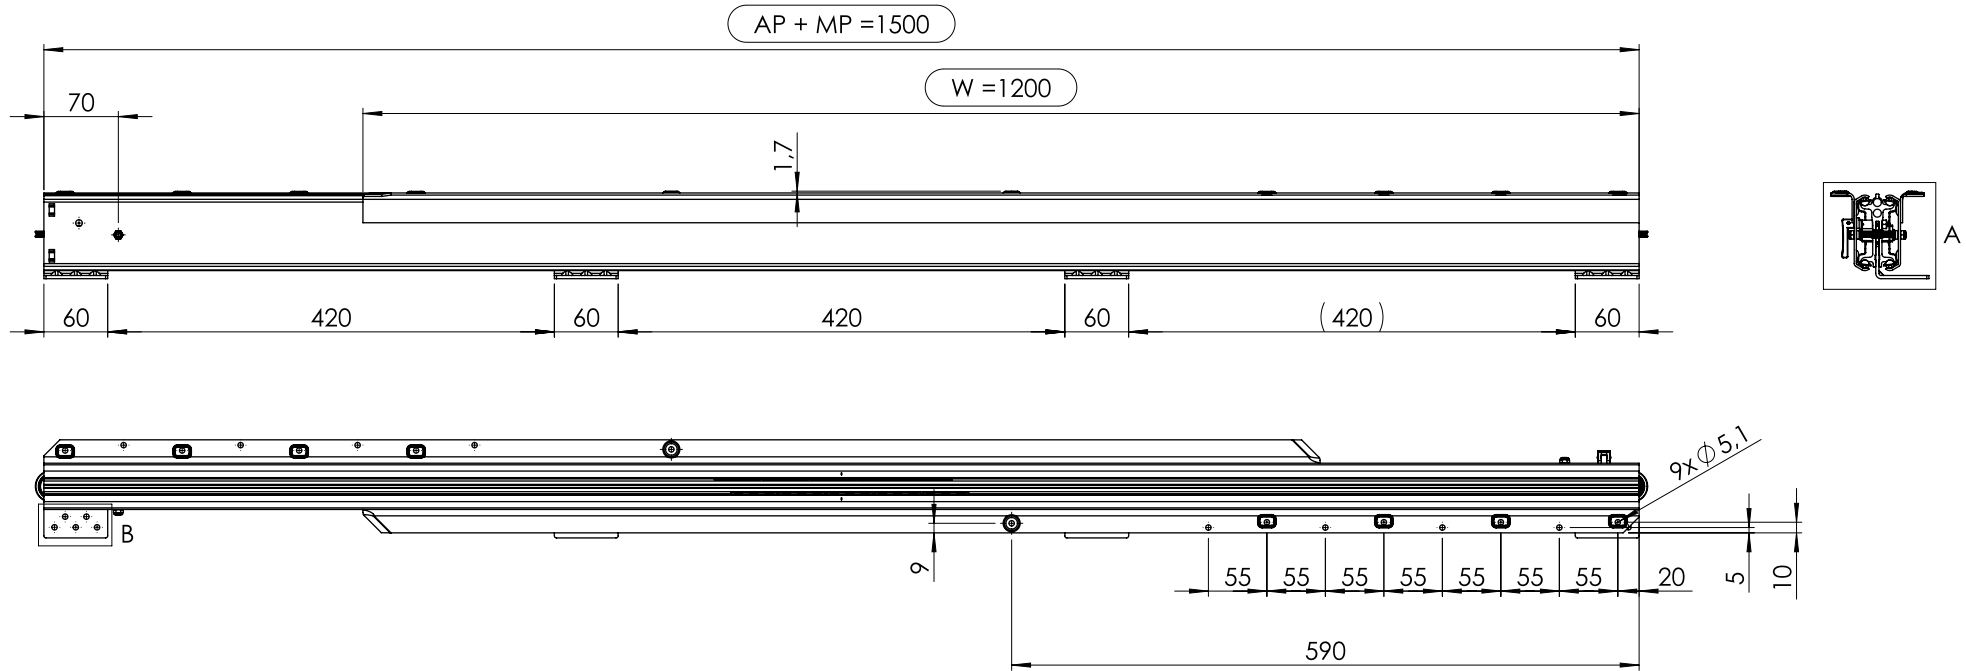

All property rights and rights to exploitation of copyright for this drawing data remain ours; they may not be made available to third parties without our consent.

opening : ca. 2544 mm

Index	Change		Date	Name
 DIN ISO 128-30	Description: K-SB/1500.7/1500.A7/W1200/KK5/AS/BH82			
	Surface: diverse		Material: diverse	
		Weight: 8.85		kg
PÖTTKER Transforming furniture	Name	Date	Company	
	Signed	Vaquero	28.12.16	
	Tested	J. Vaquero	03.01.2017	Second Company:
General tolerance: DIN ISO 2768 - m		Item No:	77150612	Scale 1:5
		Page	1/3	A3

CLOSE

OPEN

ca. 4044
 OPENING = ca. 2544

All property rights and rights to exploitation of copyright for this drawing data remain ours; they may not be made available to third parties without our consent.

 DIN ISO 128-30	Description: K-SB/1500.7/1500.A7/W1200/KK5/AS/BH82				
	Surface: diverse		Material: diverse		Weight: 8.85 kg
PÖTTKER Transforming furniture	Name	Date	Company		
	Signed	Vaquero	28.12.16		
	Tested	J. Vaquero	03.01.2017	Second Company:	
General tolerance: DIN ISO 2768 - m	Item No:	77150612	Scale 1:8	Page 2/3	A3