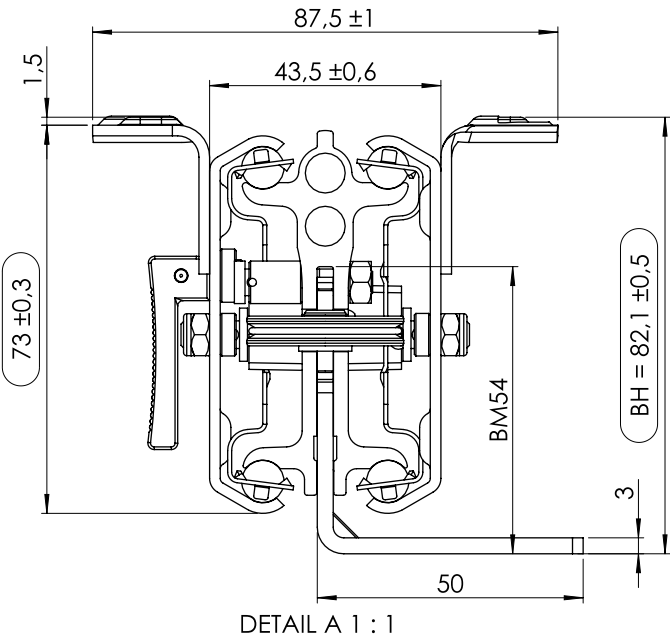

All property rights and rights to exploitation of copyright for this drawing data remain ours; they may not be made available to third parties without our consent.

opening : ca. 2544 mm

Index	Change		Date	Name
 DIN ISO 128-30	Description: K-SB/1500.7/1500.A7/W1200/KK5/AS/BH82			
	Surface: diverse		Material: diverse	
		Weight: 8.85		kg
PÖTTKER Transforming furniture	Name	Date	Company	
	Signed	Vaquero	28.12.16	
	Tested	J. Vaquero	03.01.2017	Second Company:
General tolerance: DIN ISO 2768 - m		Item No:	77150612	Scale 1:5
		Page	1/3	A3

CLOSE

OPEN

ca. 4044
 OPENING = ca. 2544

All property rights and rights to exploitation of copyright for this drawing data remain ours; they may not be made available to third parties without our consent.

 DIN ISO 128-30	Description: K-SB/1500.7/1500.A7/W1200/KK5/AS/BH82				
	Surface: diverse		Material: diverse		Weight: 8.85 kg
PÖTTKER Transforming furniture	Name	Date	Company		
	Signed	Vaquero	28.12.16		
	Tested	J. Vaquero	03.01.2017	Second Company:	
General tolerance: DIN ISO 2768 - m	Item No:	77150612	Scale 1:8	Page 2/3	A3