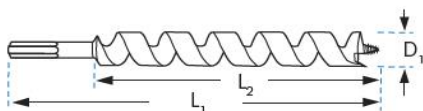

## BROCA PARA MADERA CV, TIPO "S"

Ref. BM"S"

CV

Para Ø 6 - Mango cilíndrico  
Ø Superiores - Mango hexagonal

Tipo  
S

D <sub>1</sub> mm	230 mm		SERIE LARGA 460 mm		SERIE EXTRA LARGA 650 mm	
	BM	L <sub>1</sub> x L <sub>2</sub> mm	BM	L <sub>1</sub> x L <sub>2</sub> mm	BM	L <sub>1</sub> x L <sub>2</sub> mm
6,0	BM06X230	230x160	BM06X460	460x370	BM06X650	650x550
8,0	BM08X230	230x160	BM08X460	460x370	BM08X650	650x550
10,0	BM10X230	230x160	BM10X460	460x370	BM10X650	650x550
12,0	BM12X230	230x160	BM12X460	460x370	BM12X650	650x550
14,0	BM14X230	230x160	BM14X460	460x370	BM14X650	650x550
15,0	BM15X230	230x160				
16,0	BM16X230	230x160	BM16X460	460x370	BM16X650	650x550
17,0	BM17X230	230x160				
18,0	BM18X230	230x160	BM18X460	460x370	BM18X650	650x550
20,0	BM20X230	230x160	BM20X460	460x370	BM20X650	650x550
22,0	BM22X230	230x160	BM22X460	460x370	BM22X650	650x550
24,0	BM24X230	230x160	BM24X460	460x370	BM24X650	650x550
26,0	BM26X230	230x160	BM26X460	460x370	BM26X650	650x550
28,0	BM28X230	230x160	BM28X460	460x370	BM28X650	650x550
30,0	BM30X230	230x160	BM30X460	460x370	BM30X650	650x550
32,0	BM32X230	230x160	BM32X460	460x370	BM32X650	650x550
34,0	BM34X230	230x160	BM34X460	460x370	BM34X650	650x550
36,0	BM36X230	230x160	BM36X460	460x370	BM36X650	650x550
38,0	BM38X230	230x160	BM38X460	460x370	BM38X650	650x550