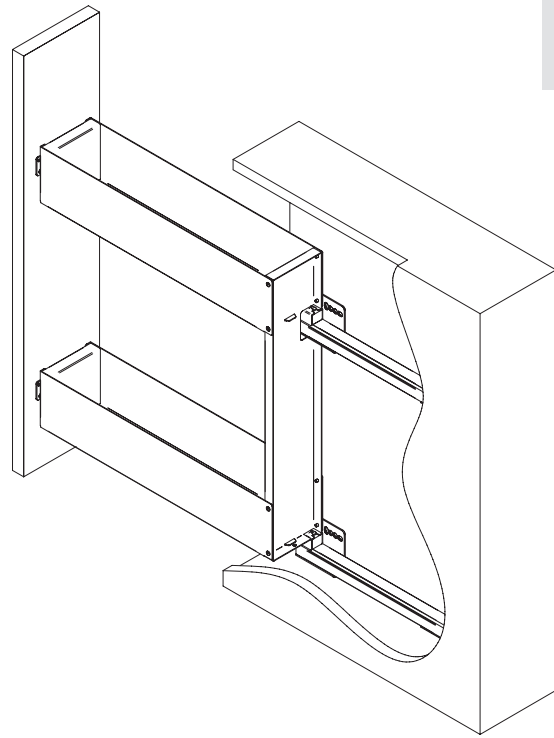

5

6

WARNING (proposition 65 compliant)
www.P65Warnings.ca.gov
CHEMICAL LISTED AS CAUSING
Formaldehyde (gas) Cancer

Vibo spa
via Arzignano, 46
36070 Trissino (VI) Italy
T +39 0445-492800
F +39 0445-492999
vibo@viboitaly.com
www.viboitaly.com