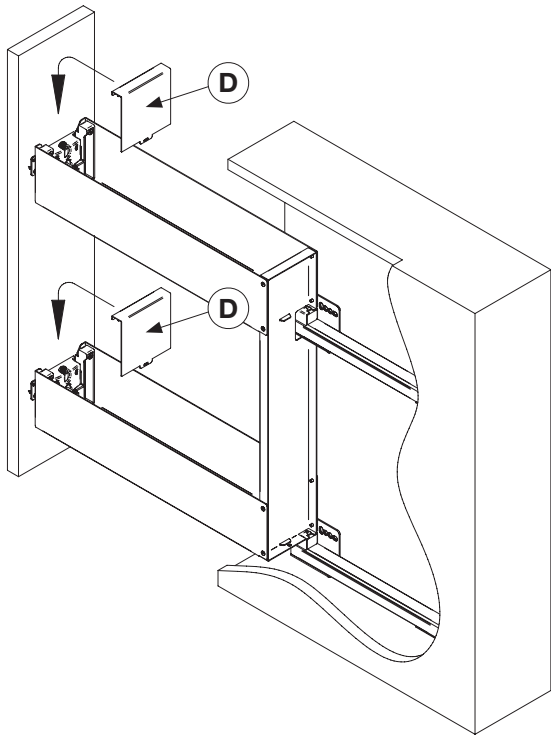

5

6

WARNING (proposition 65 compliant)
www.P65Warnings.ca.gov
CHEMICAL LISTED AS CAUSING
Formaldehyde (gas) Cancer

Vibo spa
via Arzignano, 46
36070 Trissino (VI) Italy
T +39 0445-492800
F +39 0445-492999
vibo@viboitaly.com
www.viboitaly.com