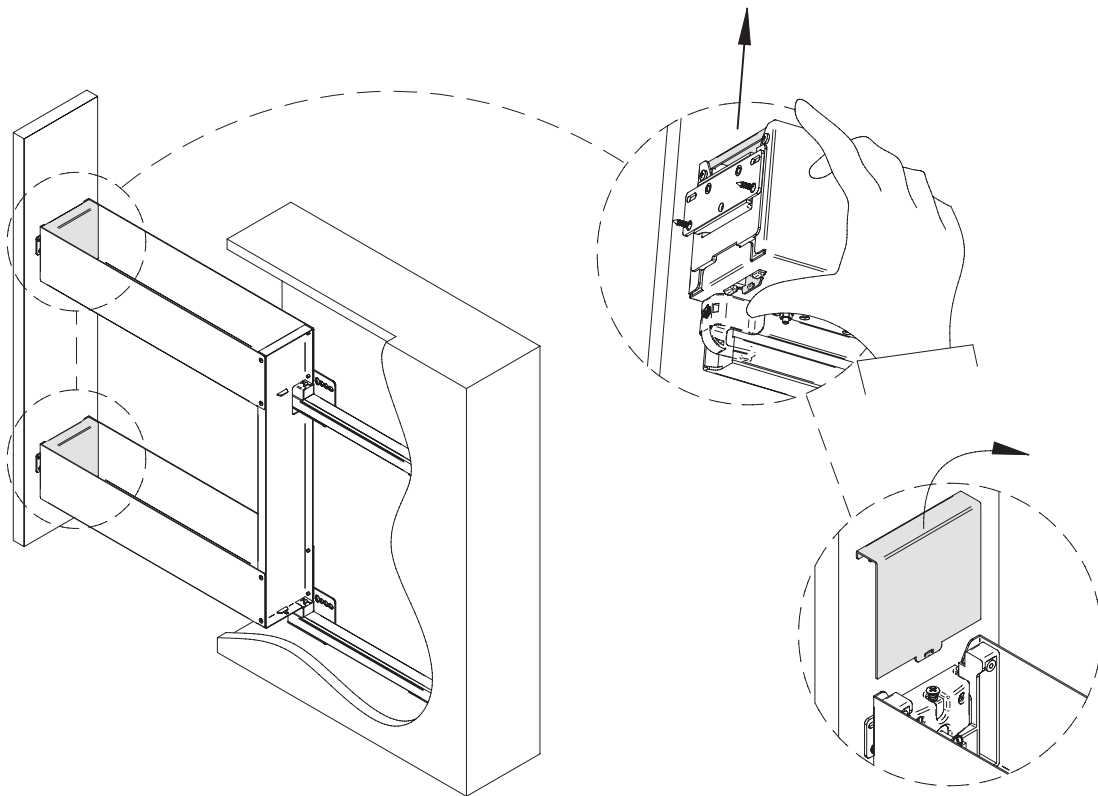

5

6

WARNING (proposition 65 compliant)
www.P65Warnings.ca.gov
CHEMICAL LISTED AS CAUSING
Formaldehyde (gas) Cancer

Vibo spa
via Arzignano, 46
36070 Trissino (VI) Italy
T +39 0445-492800
F +39 0445-492999
vibo@viboitaly.com
www.viboitaly.com