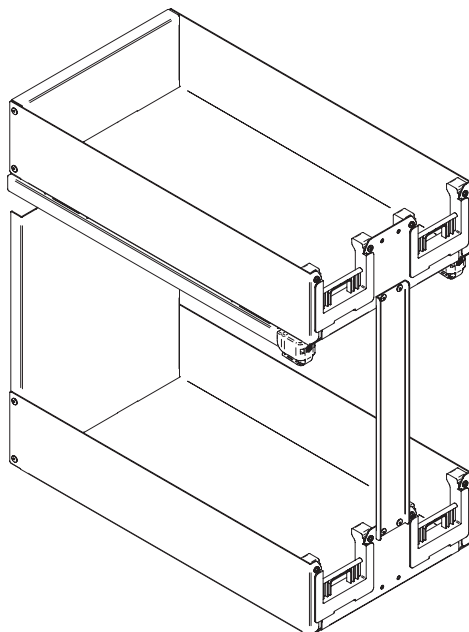

Info

1) AVVERTENZA! Leggi attentamente le istruzioni prima del montaggio e segui ogni passaggio indicato. L'azienda declina ogni responsabilità dall'uso improprio del prodotto. Ogni uso improprio del prodotto può causare lesioni. Modifiche o manomissioni del prodotto, annullano ogni condizione di garanzia.

2) Smaltisci i diversi materiali secondo regolamentazioni della tua città.

1) WARNING! Read the instructions carefully before assembly and follow each step indicated. The company declines all responsibility for improper use of the product. Any improper use of the product can cause injury. Modifications or tampering with the product void any warranty conditions.

2) Proceed to dispose of the different materials according to your city regulations.

A