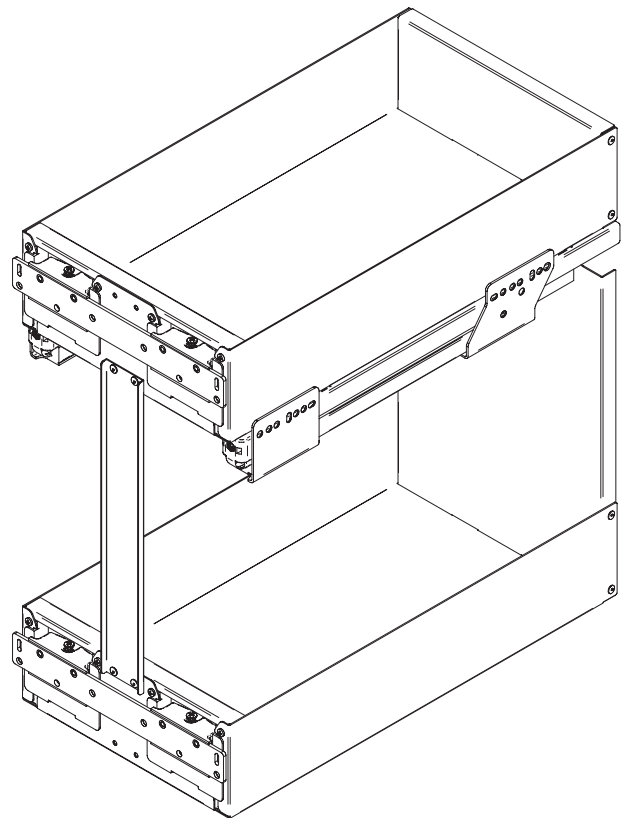

Estraibile base 2 ripiani

Base pull-out with 2 tiers

EGTGM30B2L
EGTGM40B2L
EGTGM45B2L
EGTGM60B2L

Max: 30 Kg

15 min

x 1

+

Info