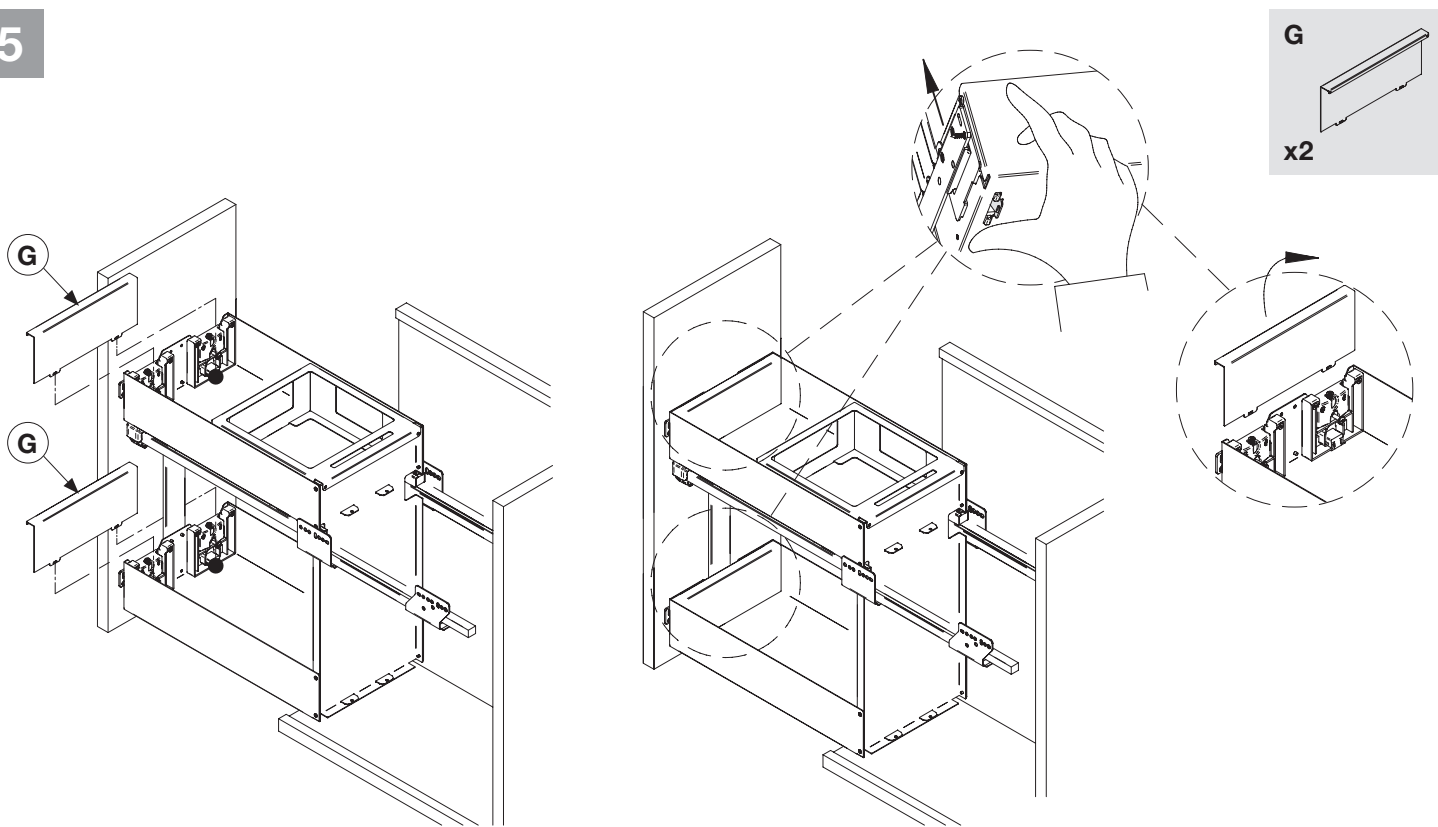

5

6

	WARNING (proposition 65 compliant) www.P65Warnings.ca.gov		
	CHEMICAL	LISTED AS CAUSING	
	Formaldehyde (gas)	Cancer	

Vibo spa
via Arzignano, 46
36070 Trissino (VI) Italy
T +39 0445-492800
F +39 0445-492999
vibo@viboitaly.com
www.viboitaly.com