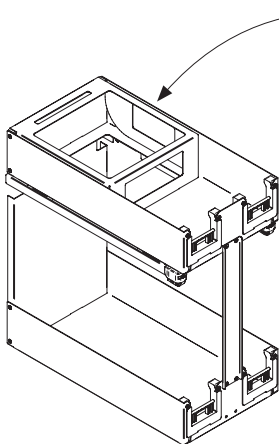

Info

1) **AVVERTENZA!** Leggi attentamente le istruzioni prima del montaggio e segui ogni passaggio indicato. L'azienda declina ogni responsabilità dall'uso improprio del prodotto. Ogni uso improprio del prodotto può causare lesioni. Modifiche o manomissioni del prodotto, annullano ogni condizione di garanzia.

2) Smaltisci i diversi materiali secondo regolamentazioni della tua città.

1) **WARNING!** Read the instructions carefully before assembly and follow each step indicated. The company declines all responsibility for improper use of the product. Any improper use of the product can cause injury. Modifications or tampering with the product void any warranty conditions.

2) Proceed to dispose of the different materials according to your city regulations.

A