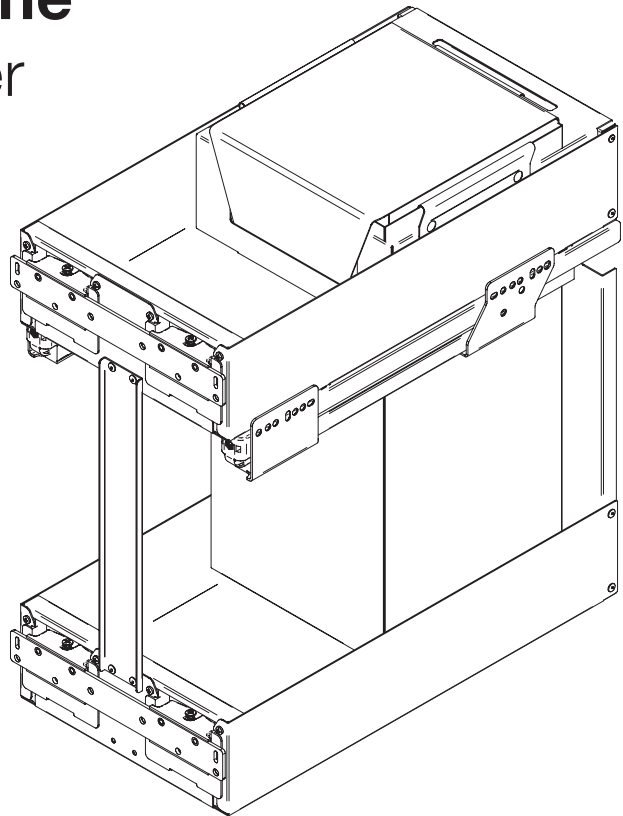

Estraibile base portapane

Base pull-out bread holder

EGTGM30P2L

Max: 30 Kg

15 min

x 1

+

Info