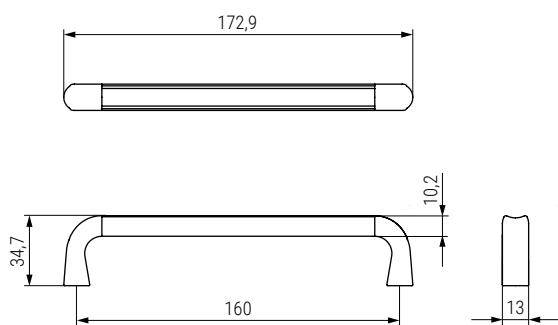

TERRA

Código Code	Acabado Finish	
553.177	bronce mate/matt bronze	1/100
553.178	inox look/inox look	1/100
553.179	cobre cepillado/brushed copper	1/100

Código Code	Acabado Finish	
553.180	bronce mate/matt bronze	1/100
553.181	inox look/inox look	1/100
553.182	cobre cepillado/brushed copper	1/50