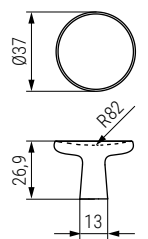

TERRA

Código Code	Acabado Finish	
553.177	bronce mate/matt bronze	1/100
553.178	inox look/inox look	1/100
553.179	cobre cepillado/brushed copper	1/100

Código Code	Acabado Finish	
553.180	bronce mate/matt bronze	1/100
553.181	inox look/inox look	1/100
553.182	cobre cepillado/brushed copper	1/50