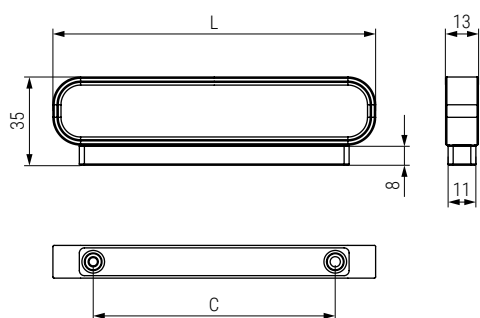

RACE

Código Code	C	L	Acabado Finish	
553.161	32	64	roble-negro mate/oak-matt black	1/50
553.163	32	64	marron-laton cepilado/brown-brushed brass	1/50
553.162	96	128	roble-negro mate/oak-matt black	1/50
553.164	96	128	marron-laton cepilado/brown-brushed brass	1/50